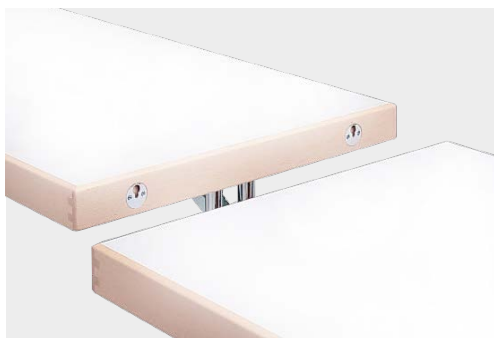

TISCHE VERBINDEN . CONNECTING TABLES

Einhängeplatten
intermediate table tops