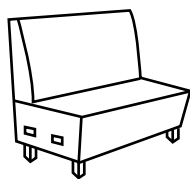

ELEMENTE

ELEMENTS

1

2

3

4

5

6

7

8

9

- 1 bpr 0-203re
- 2 bpr 0-200
- 3 bpr 1-220re
- 4 bpr 2-230
- 5 bpr 0-244
- 6 bpr 0-505
- 7 bpr 0-207
- 8 bpr 1-217
- 9 bpr 0-247